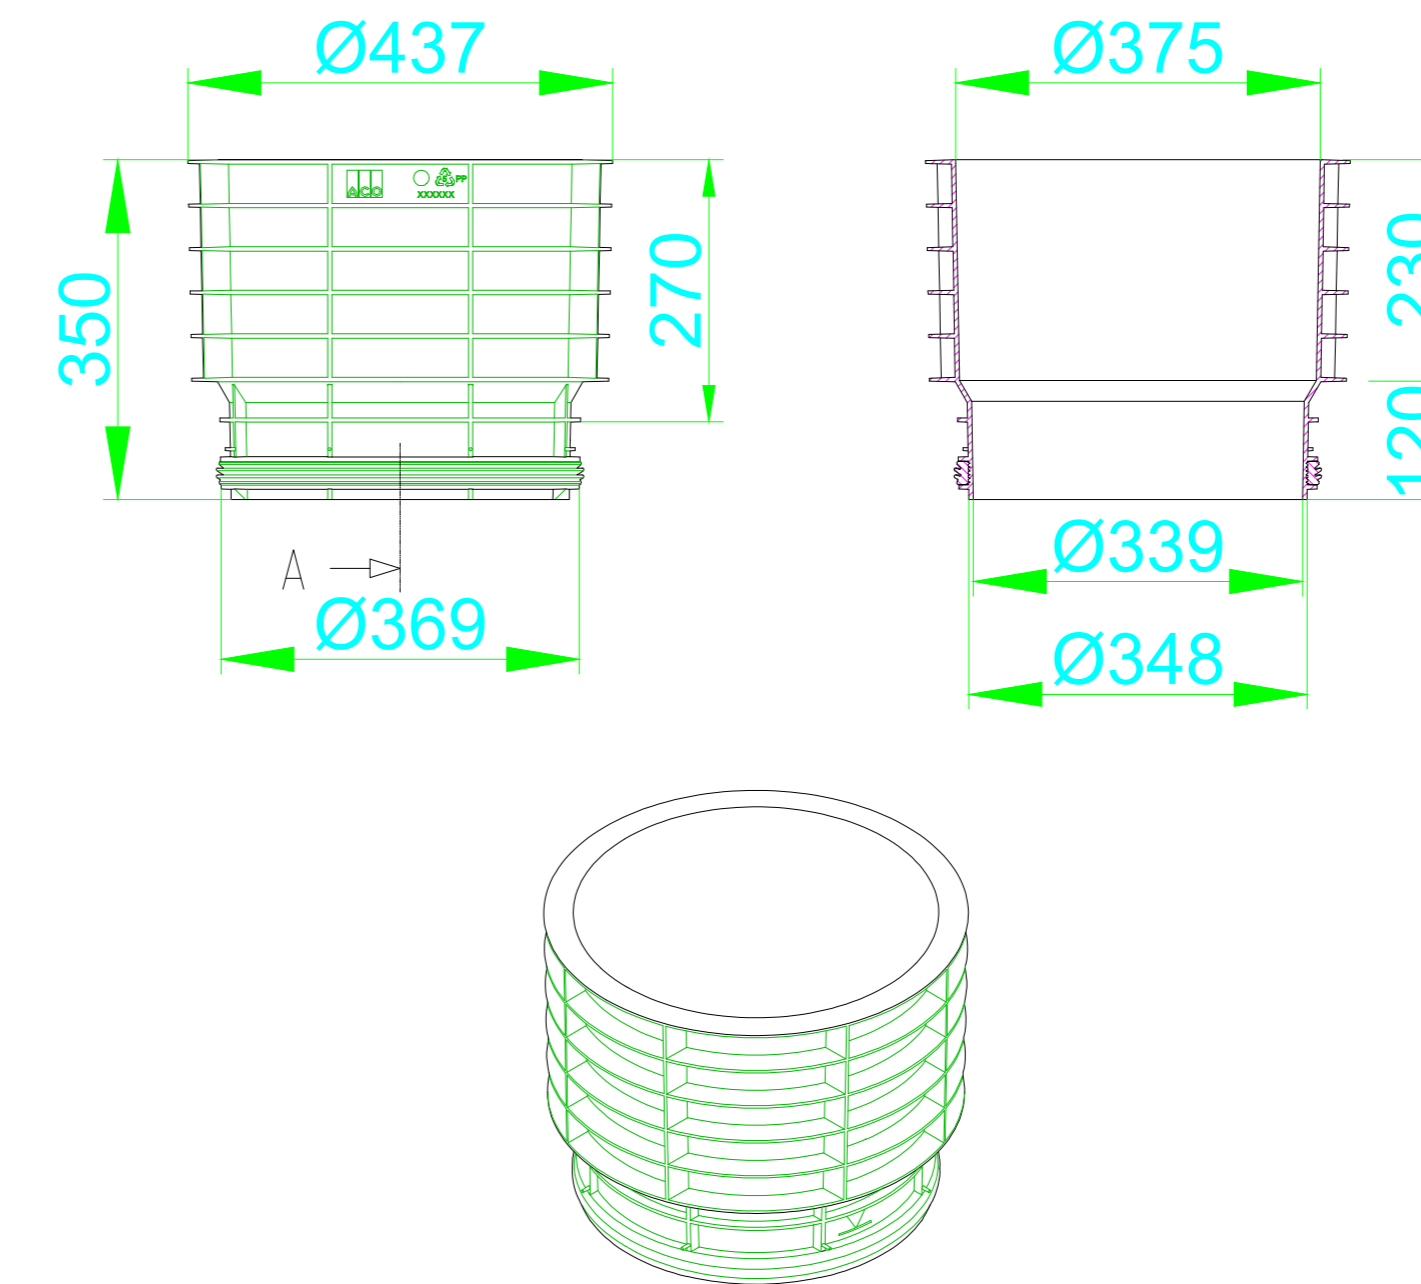

Corp intermediar ajustabil Combipoint art. no. 89013