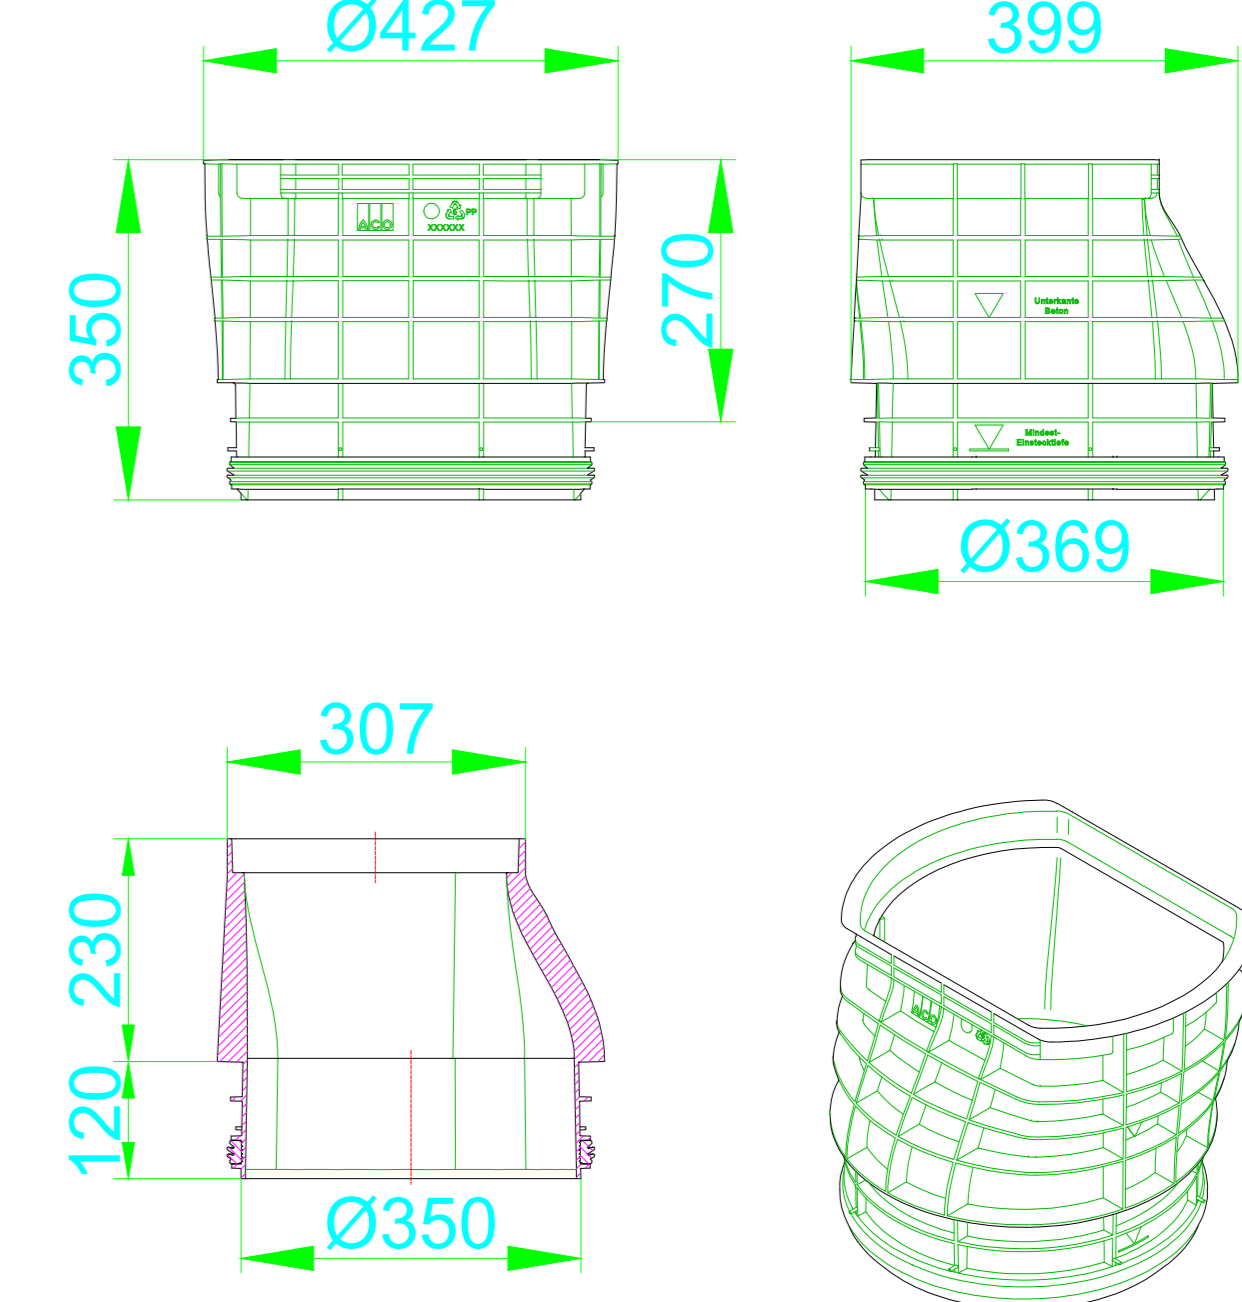

Corp superior ajustabil Combipoint art. no. 89012